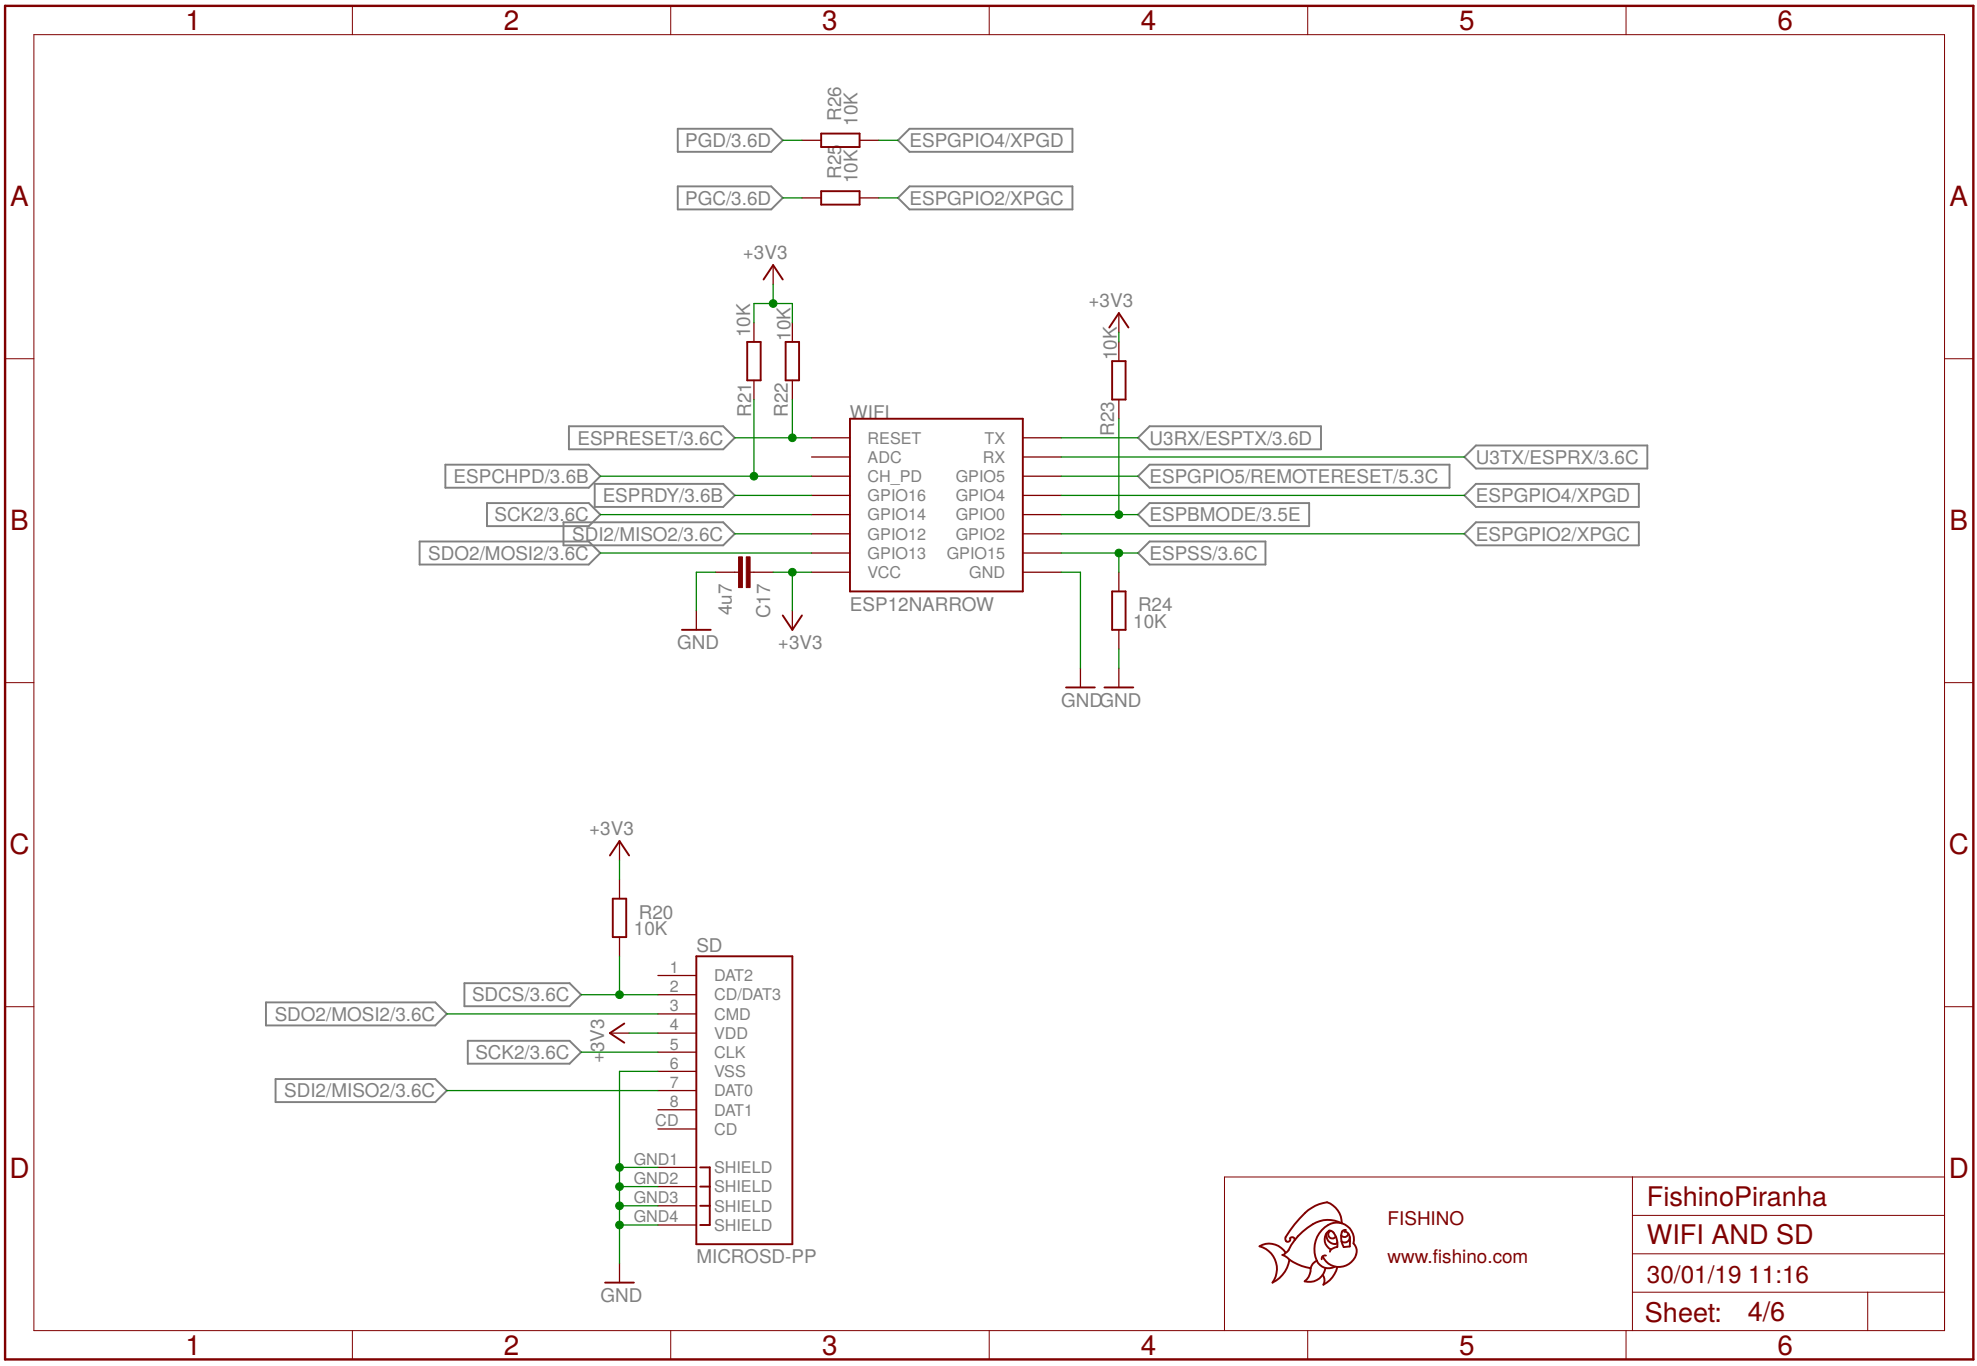

FISHINO
www.fishino.com

FishinoPiranha	
SUPPLY	
30/01/19 11:16	
Sheet: 1/6	

FISHINO
www.fishino.com

FishinoPiranha	
BATTERY CHARGER	
30/01/19 11:16	
Sheet: 2/6	

FISHINO
www.fishino.com

FishinoPiranha	
WIFI AND SD	
30/01/19 11:16	
Sheet: 4/6	

FISHINO
www.fishino.com

FishinoPiranha	
RESET AND LEDS	
30/01/19 11:16	
Sheet: 5/6	

FISHINO
www.fishino.com

FishinoPiranha	
HEADERS	
30/01/19 11:16	
Sheet: 6/6	