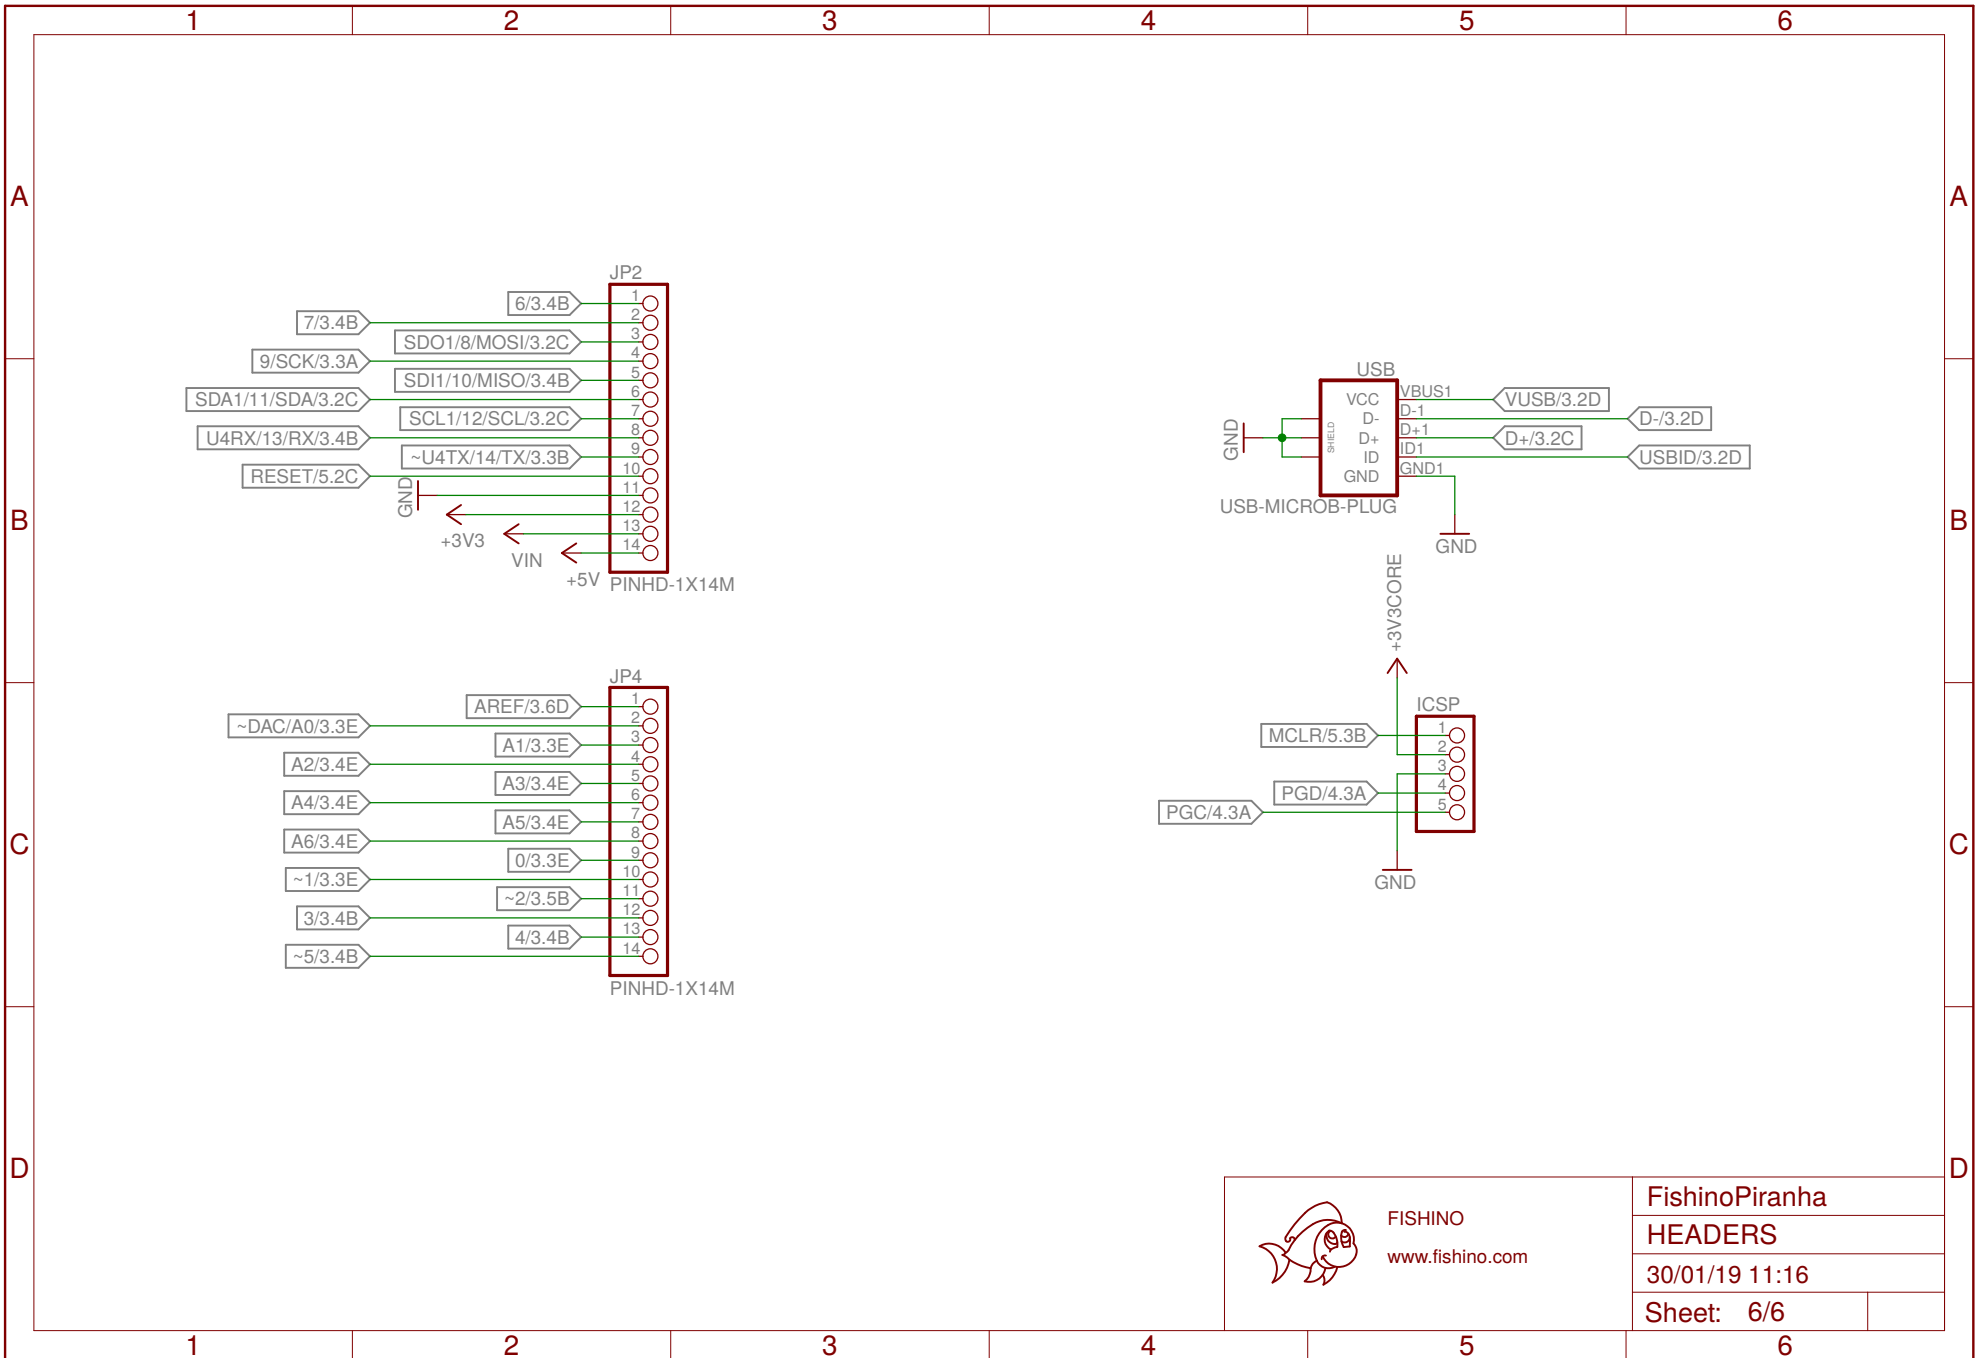

FISHINO
www.fishino.com

FishinoPiranha	
SUPPLY	
30/01/19 11:16	
Sheet: 1/6	

FISHINO
www.fishino.com

FishinoPiranha	
BATTERY CHARGER	
30/01/19 11:16	
Sheet: 2/6	

FISHINO
www.fishino.com

FishinoPiranha	
WIFI AND SD	
30/01/19 11:16	
Sheet: 4/6	

FISHINO
www.fishino.com

FishinoPiranha	
RESET AND LEDS	
30/01/19 11:16	
Sheet: 5/6	

FISHINO
www.fishino.com

FishinoPiranha	
HEADERS	
30/01/19 11:16	
Sheet: 6/6	