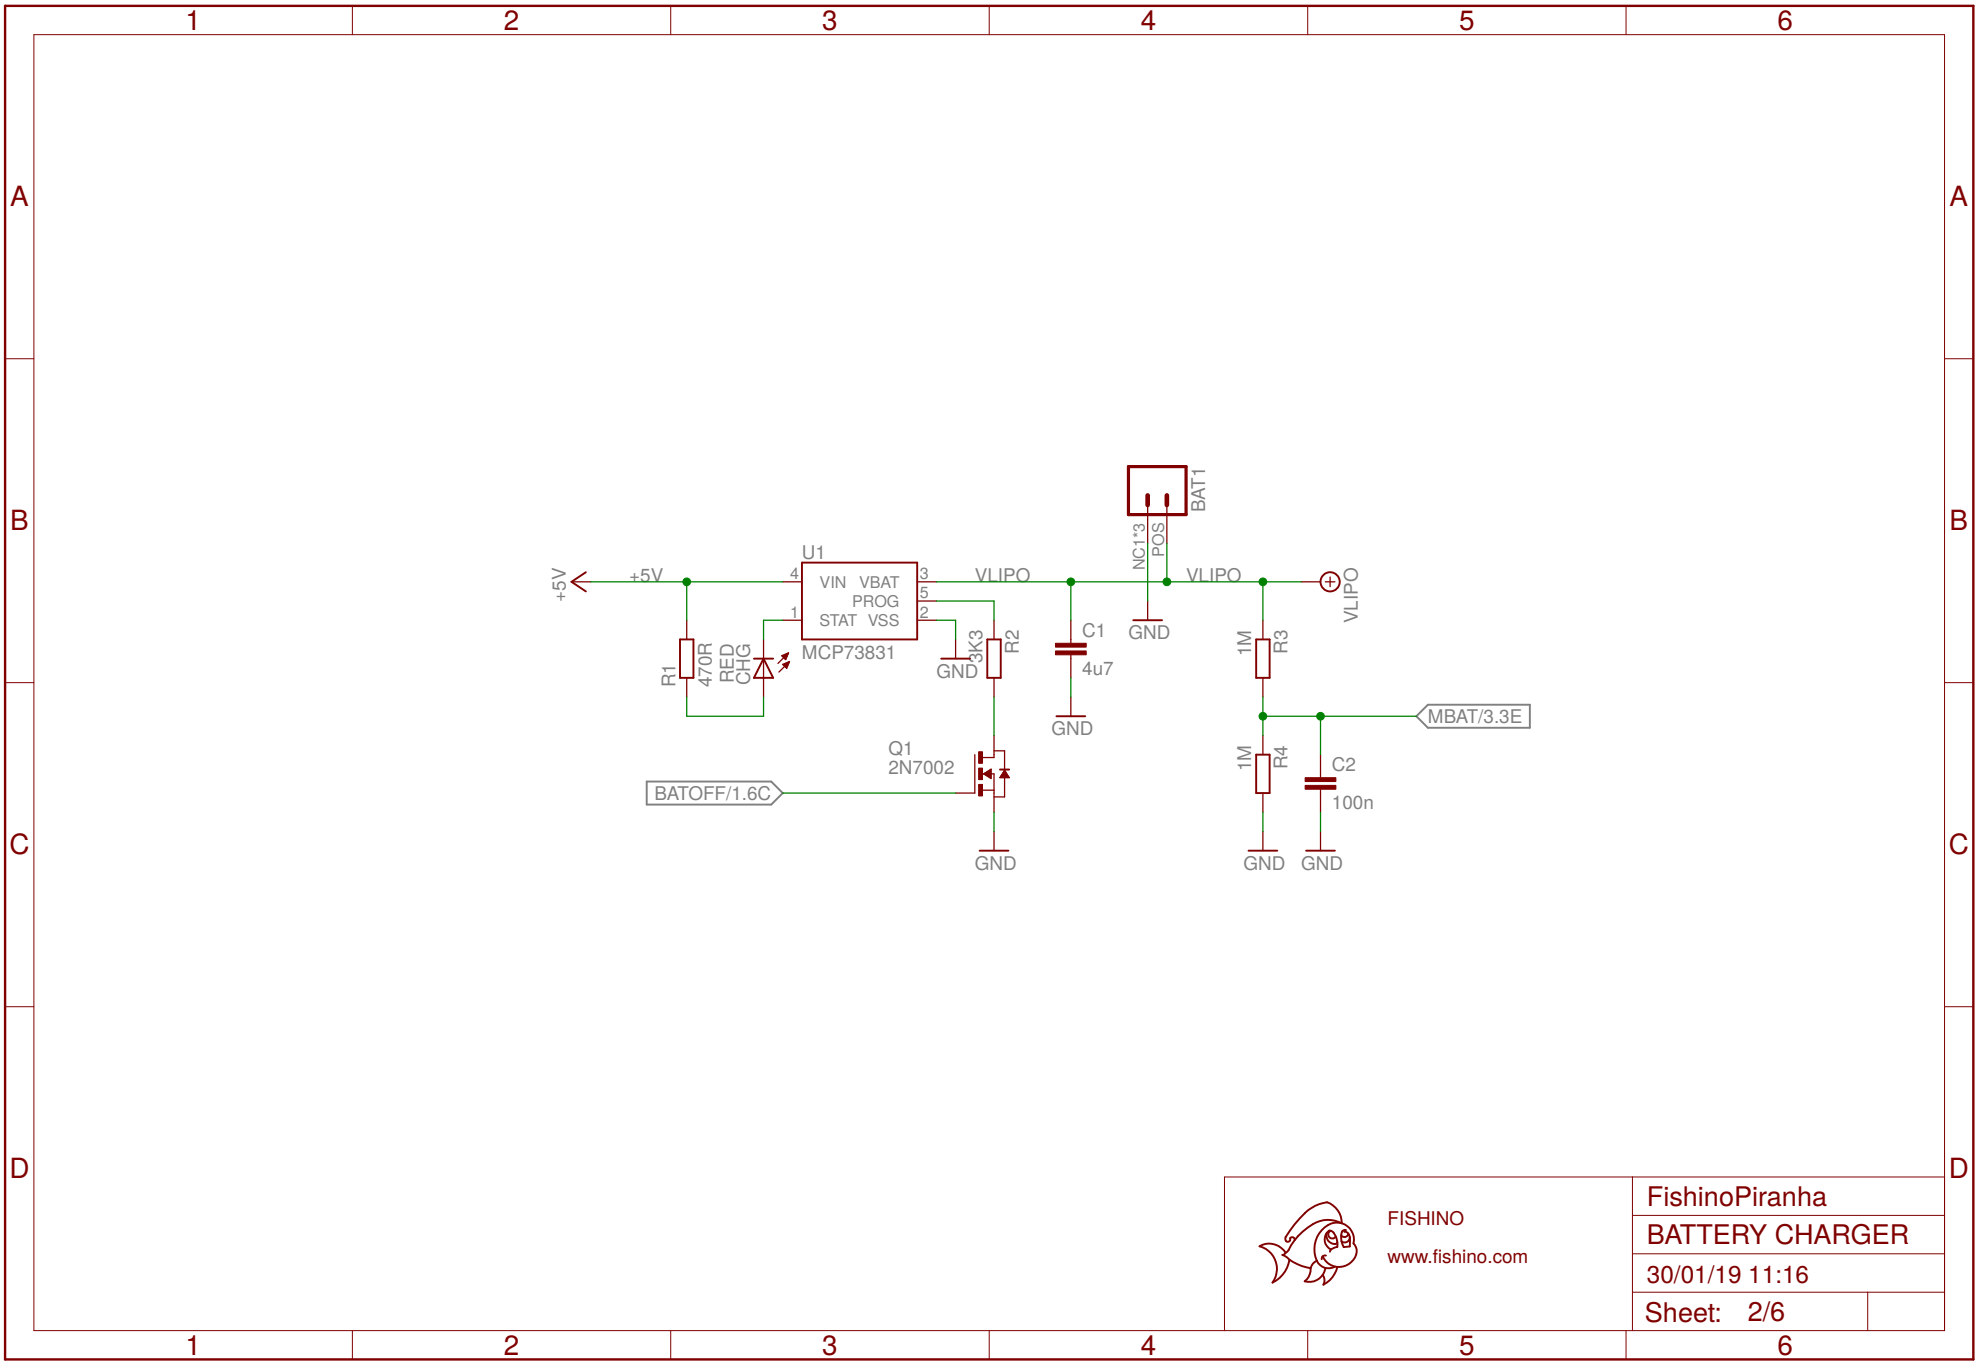

FISHINO
www.fishino.com

FishinoPiranha	
BATTERY CHARGER	
30/01/19 11:16	
Sheet: 2/6